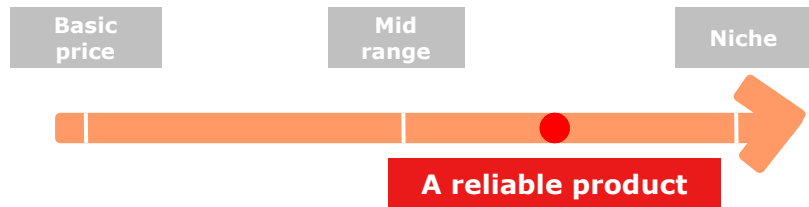

Production position :

Values :

Friendly • Tradition • Nourishing

Quality :

Standard, uniform product
A portionable and economical product

Size :

Fine

Price position :

A uniform and consistent range
A reliable product

Le + marketing :

An original design full of character
A graphic appreciation of the product
Little textual information : a knowledgeable professional target group
The distinctive effect of the pallets

Distribution circuit :

Wholesalers - Cash&Carry
Exclusive distribution contracts for each zone
Wholesalers specialising in the wholesale trading centre market
Wholesalers providing a complete service and specialising in catering and greengrocers

Merchandising :

12,5kg sorted bulk boxes
Washed or unwashed product
On pallets

Ask for your size

Minimum order :
1 pallet of 80 x 12,5kg

Prêt à Porter is one of the campéol brands